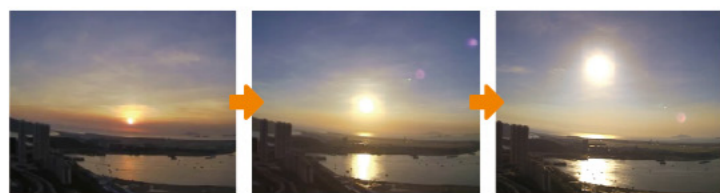

Glorious sunset in reverse from finish to start.