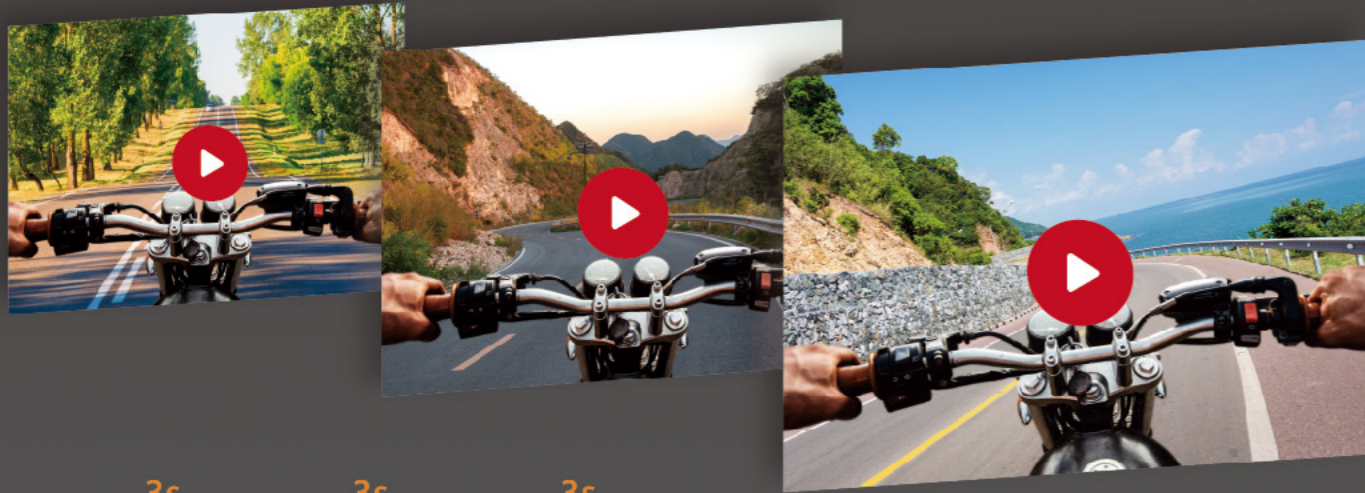

# Step Video

Beautiful scenic roads make you feel like just going on a getaway vacation. Let STEP VIDEO reveal the breathtaking landscape around you along the way.

STEP VIDEO mode sets camera to AUTO CAPTURE a series of clips of your journey before putting them together into an awesome storytelling video.